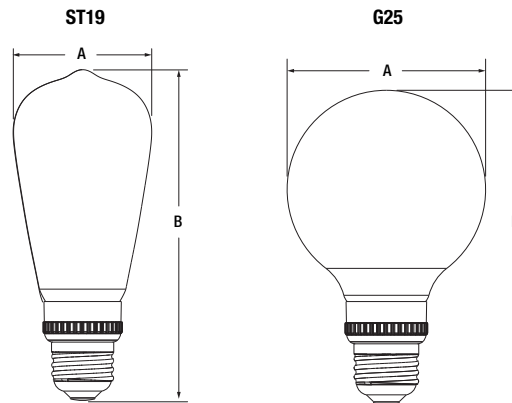

LED584R4 1-25

Catalog #	Type
Project	
Comments	
Prepared by	

Ordering Guide

LED	XXX	XXXXX	DIM	XX	9	SC3	TL	XXXX	RPX
Product Name	Wattage	Lamp Type	DIM = Dimmable	Bulb Finish	CRI	Color Temperature	Family Brand	Beam Angle	Packaging
LED = LED	5 = 5 watts	A19, A21, BR30		-- = Plastic	9 = >90	SC3 = Selectable	TL = TruWave®	FL40 = 40° Flood	RP = Retail
Technology	7.5 = 7.5 watts	BR40, PAR38,		CL = Clear		2700K/3000K/3500K/		(PAR38 only)	Packaging
	8.5 = 8.5 watts	ST19, G25		Glass		4000K/5000K		ADJ = Adjustable	2 = 2 SKU
	9 = 9 watts							Beam 15°, 25°, 40°	
	13 = 13 watts								
	15 = 15 watts								
	15.5 = 15.5 watts								

Physical Information

Lamp Description	(A) Diameter in (mm)	(B) Height in (mm)
A19 CCT Select	2.36 (60)	4.64 (118)
A21 CCT Select	2.75 (70)	5.0 (128)
BR30 CCT Select	3.74 (95)	5.12 (130)
BR40 CCT Select	4.72 (120)	6.25 (159)
PAR38 CCT Select	4.76 (121)	5.12 (130)
ST19 CCT Select	2.28 (58)	5.59 (142)
G25 CCT Select	3.15 (80)	4.96 (126)