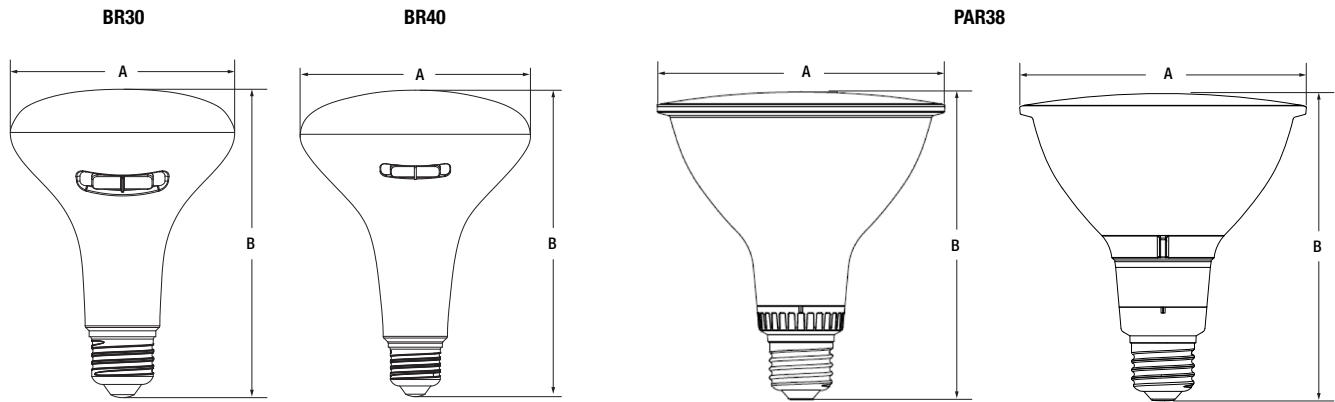

LED584R4 1-25

Catalog #	Type
Project	
Comments	
Prepared by	

Ordering Guide

LED	XXX	XXXXX	DIM	XX	9	SC3	TL	XXXX	RPX
Product Name	Wattage	Lamp Type	DIM = Dimmable	Bulb Finish	CRI	Color Temperature	Family Brand	Beam Angle	Packaging
LED = LED	5 = 5 watts	A19, A21, BR30		-- = Plastic	9 = >90	SC3 = Selectable	TL = TruWave®	FL40 = 40° Flood	RP = Retail
Technology	7.5 = 7.5 watts	BR40, PAR38,		CL = Clear		2700K/3000K/3500K/		(PAR38 only)	Packaging
	8.5 = 8.5 watts	ST19, G25		Glass		4000K/5000K		ADJ = Adjustable	2 = 2 SKU
	9 = 9 watts							Beam 15°, 25°, 40°	
	13 = 13 watts								
	15 = 15 watts								
	15.5 = 15.5 watts								

Physical Information

Lamp Description	(A) Diameter in (mm)	(B) Height in (mm)
A19 CCT Select	2.36 (60)	4.64 (118)
A21 CCT Select	2.75 (70)	5.0 (128)
BR30 CCT Select	3.74 (95)	5.12 (130)
BR40 CCT Select	4.72 (120)	6.25 (159)
PAR38 CCT Select	4.76 (121)	5.12 (130)
ST19 CCT Select	2.28 (58)	5.59 (142)
G25 CCT Select	3.15 (80)	4.96 (126)