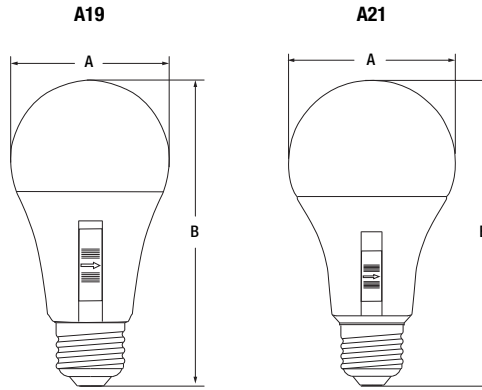

LED584R4 1-25

Catalog #	Type
Project	
Comments	
Prepared by	

Ordering Guide

LED	XXX	XXXXX	DIM	XX	9	SC3	TL	XXXX	RPX
Product Name	Wattage	Lamp Type	DIM = Dimmable	Bulb Finish	CRI	Color Temperature	Family Brand	Beam Angle	Packaging
LED = LED	5 = 5 watts	A19, A21, BR30		-- = Plastic	9 = >90	SC3 = Selectable	TL = TruWave®	FL40 = 40° Flood	RP = Retail
Technology	7.5 = 7.5 watts	BR40, PAR38,		CL = Clear		2700K/3000K/3500K/		(PAR38 only)	Packaging
	8.5 = 8.5 watts	ST19, G25		Glass		4000K/5000K		ADJ = Adjustable	2 = 2 SKU
	9 = 9 watts							Beam 15°, 25°, 40°	
	13 = 13 watts								
	15 = 15 watts								
	15.5 = 15.5 watts								

Physical Information

Lamp Description	(A) Diameter in (mm)	(B) Height in (mm)
A19 CCT Select	2.36 (60)	4.64 (118)
A21 CCT Select	2.75 (70)	5.0 (128)
BR30 CCT Select	3.74 (95)	5.12 (130)
BR40 CCT Select	4.72 (120)	6.25 (159)
PAR38 CCT Select	4.76 (121)	5.12 (130)
ST19 CCT Select	2.28 (58)	5.59 (142)
G25 CCT Select	3.15 (80)	4.96 (126)