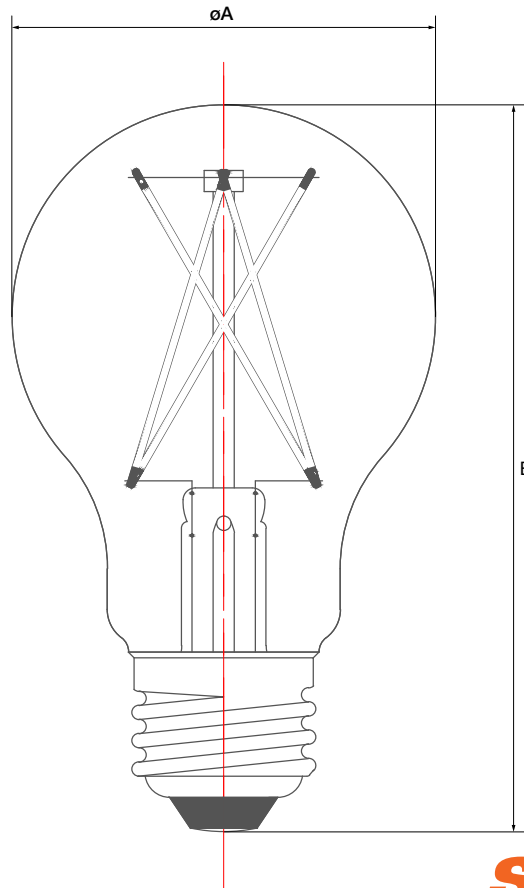

Physical Information

Lamp description	(A) Diameter in (mm)	(B) Height in (mm)
A19	2.362 (60)	4.055 (103)

LEDVANCE LLC
181 Ballardvale Street, Suite 203
Wilmington, MA 01887 USA
Phone 1-800-LIGHTBULB (1-800-544-4828)
www.ledvanceUS.com

SCAN TO FOLLOW US
ON SOCIAL MEDIA