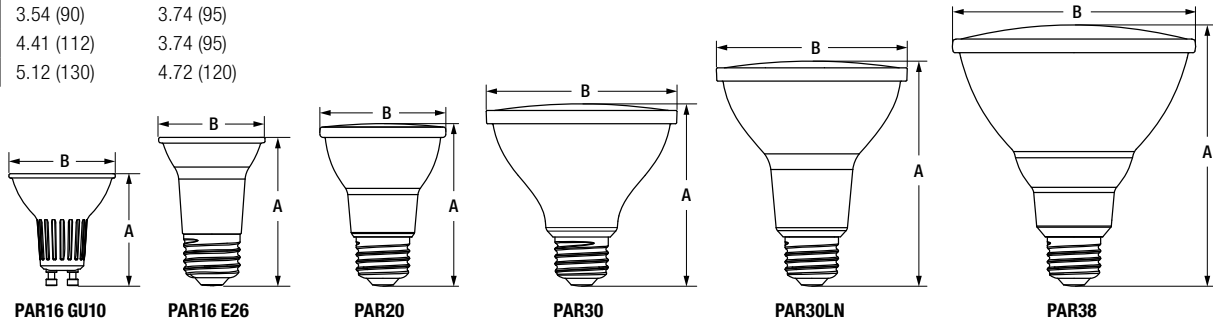

Catalog #	Type
Project	
Comments	
Prepared by	

Ordering Guide

LED	XX	PARXX	XXXX	DIM	9	XX	TL	XXX	XX	GL	RP
LED	Wattage 6 = 6 Watts 6.5 = 6.5 Watts 10 = 10 Watts 10.5 = 10.5 Watts 11.5 = 11.5 Watts 14.5 = 14.5 Watts 15.5 = 15.5 Watts	Lamp Type PAR16, PAR20, PAR30, PAR30LN, PAR38	Base Blank = E26 GU10 = GU10	DIM = Dimmable	CRI 9 = 90+	Color Temperature 30 = 3000K 35 = 3500K 40 = 4000K 50 = 5000K	TL = Natural with TruWave® Technology	FL = Flood NFL = Narrow Flood	40 = 40° 25 = 25°	GL = Glass	RP = Retail Pack

Physical Information

	(A) Height inches (mm)	(B) Diameter inches (mm)
PAR16 GU10	2.05 (52)	1.97 (50)
PAR16 E26	2.76 (70)	1.97 (50)
PAR20	3.19 (81)	2.48 (63)
PAR30	3.54 (90)	3.74 (95)
PAR30LN	4.41 (112)	3.74 (95)
PAR38	5.12 (130)	4.72 (120)